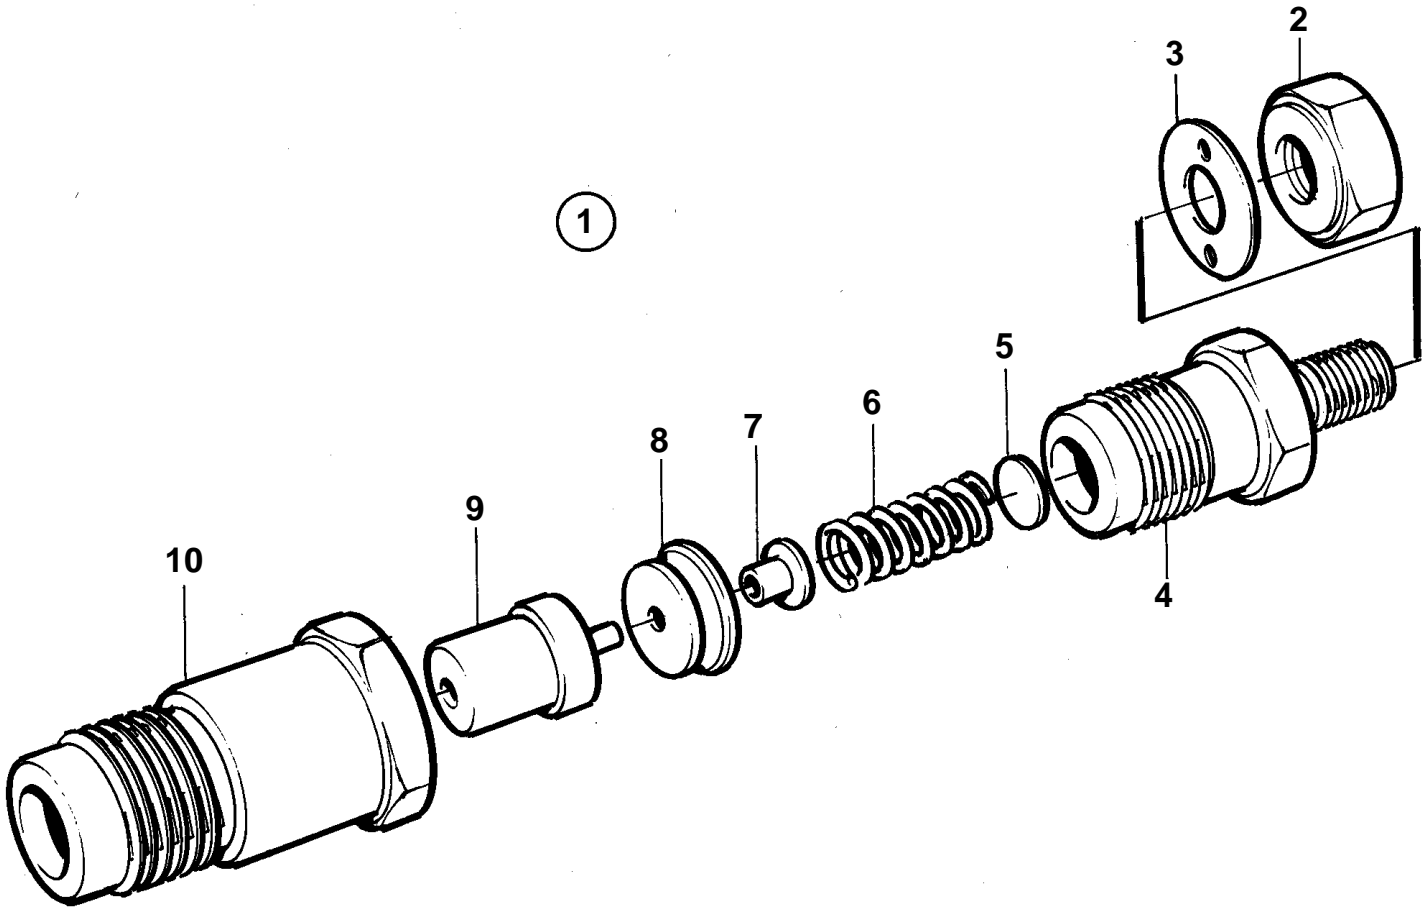

MD2010C, MD2010D, MD2020C, MD2020D

11659

MD2010C, MD2010D, MD2020C, MD2020D

| REF | PART NO. | QTY | DESCRIPTION | NOTES |
|-----|----------|-----|------------------------|---------------|
| 1 | 3580078 | 1 | Injector | |
| | 3803440 | 1 | Injector, exch | Exchange unit |
| 2 | 3580158 | 1 | · Nut | |
| 3 | 3580631 | 1 | · Sealing washer | (3580159) |
| 4 | | 1 | · Retainer | |
| 5 | 3580161 | X | · Shim | TH = 0,90mm |
| | 3580162 | X | · Shim | TH = 0,925mm |
| | 3580163 | X | · Shim | TH = 0,95mm |
| | 3580164 | X | · Shim | TH = 0,975mm |
| | 3580165 | X | · Shim | TH = 1,00mm |
| | 3580166 | X | · Shim | TH = 1,025mm |
| | 3580167 | X | · Shim | TH = 1,05mm |
| | 3580168 | X | · Shim | TH = 1,075mm |
| | 3580169 | X | · Shim | TH = 1,10mm |
| | 3580170 | X | · Shim | TH = 1,125mm |
| | 3580171 | X | · Shim | TH = 1,15mm |
| | 3580172 | X | · Shim | TH = 1,175mm |
| | 3580173 | X | · Shim | TH = 1,20mm |
| | 3580174 | X | · Shim | TH = 1,225mm |
| | 3580175 | X | · Shim | TH = 1,25mm |
| | 3580176 | X | · Shim | TH = 1,275mm |
| | 3580177 | X | · Shim | TH = 1,30mm |
| | 3580178 | X | · Shim | TH = 1,325mm |
| | 3580179 | X | · Shim | TH = 1,35mm |
| | 3580180 | X | · Shim | TH = 1,375mm |
| | 3580181 | X | · Shim | TH = 1,40mm |
| | 3580182 | X | · Shim | TH = 1,425mm |
| | 3580183 | X | · Shim | TH = 1,45mm |
| 6 | 3580184 | 1 | · Spring | |
| 7 | 3580185 | 1 | · Pressure bolt | |
| 8 | 3580186 | 1 | · Intermediate section | |
| 9 | 3580187 | 1 | · Nozzle | |
| 10 | | 1 | · Nut | |